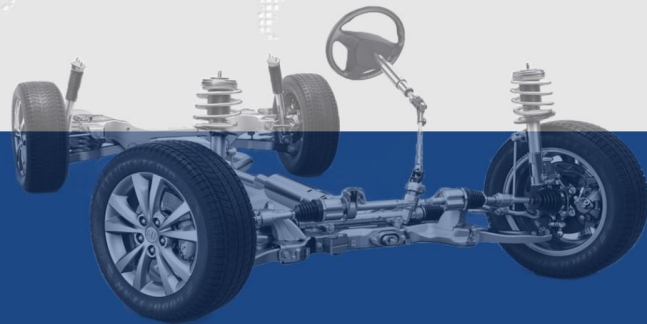

CHANGAN PARTS CATALOG

CHONGQING SIAS

☎ 0086-23-8671 6687
✉ sales@cqsias.com
🌐 www.cqsias.com

Parts Number	Description	Model
D20T012-0700	SPARK PLUG ASSY	UNI-K
CD569F260301-1200	BRAKE PAD BRANCH UNIT,FR-LH	UNI-K
CD569F260301-1700	BRAKE PAD BRANCH UNIT,FR-RH	UNI-K
CD569F260301-0700	BRAKE DISC,FR	UNI-K
CD569F260303-1900	BRAKE PAD BRANCH UNIT(R)	UNI-K
CD569F260303-1600	BRAKE PAD BRANCH UNIT(L)	UNI-K
CD569F260303-0700	BRAKE DISC,RR	UNI-K
CD569F271301-1400-AA	FR BUMPER	UNI-K
CD569F271301-1500-AA	UPPER GRILL ASSY,FR BUMPER	UNI-K
CD569F271301-2100	FOG LAMP COVER,LH	UNI-K
CD569F271301	FOG LAMP COVER,RH	UNI-K
CD569F271301-1700	SIDE TRIM,FR BUMPER,LH	UNI-K
CD569F271301-1800	SIDE TRIM,FR BUMPER,RH	UNI-K
CD569F271301-0300	FR BUMPER SIDE FIXING SUPPORT ASSY,RH	UNI-K
CD569F271301-0200	FR BUMPER SIDE FIXING SUPPORT ASSY,LH	UNI-K
CD569F270102-0201	FENDER ASSY,RH	UNI-K
CD569F270703-0101-AA	FR COLLISION BEAM ASSY	UNI-K